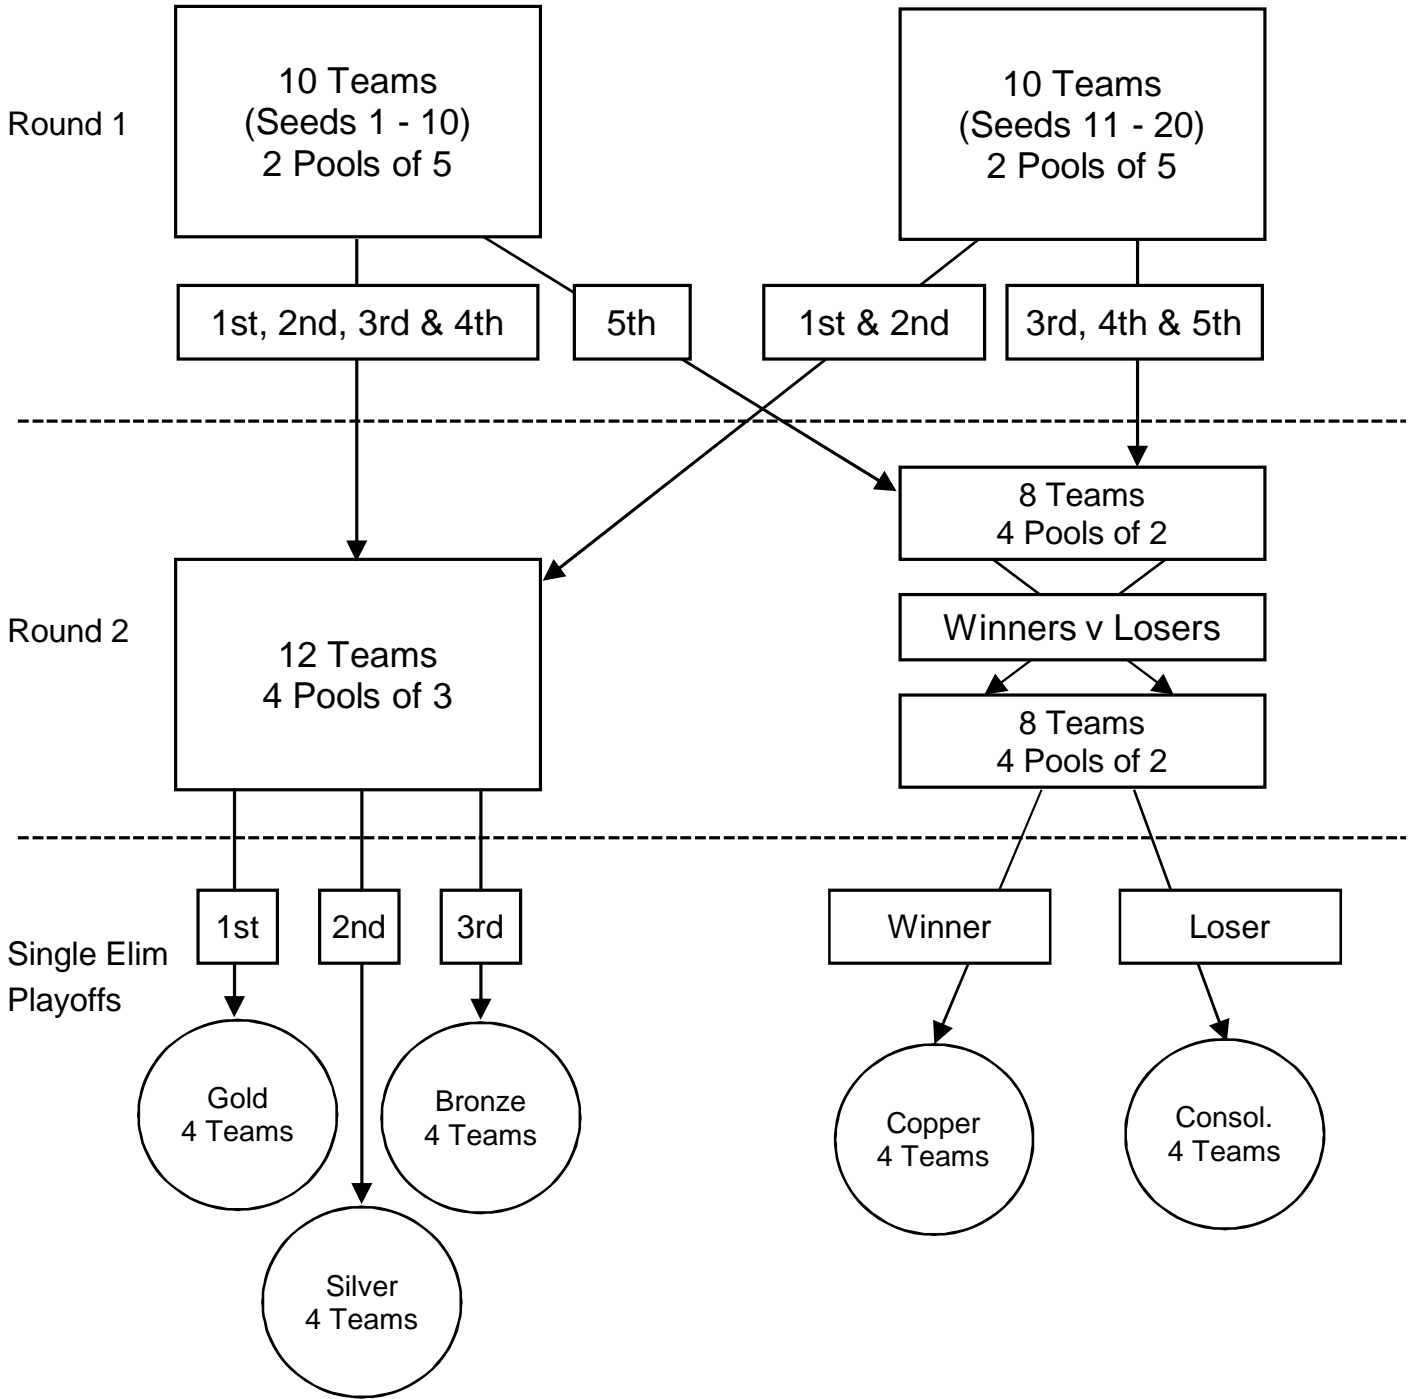

MVSA Capital Festival 20 Team Tournament Flow Chart

Round 1 and 2: Match Play, 21-21-15

Playoffs: Match Play, 25-25-15