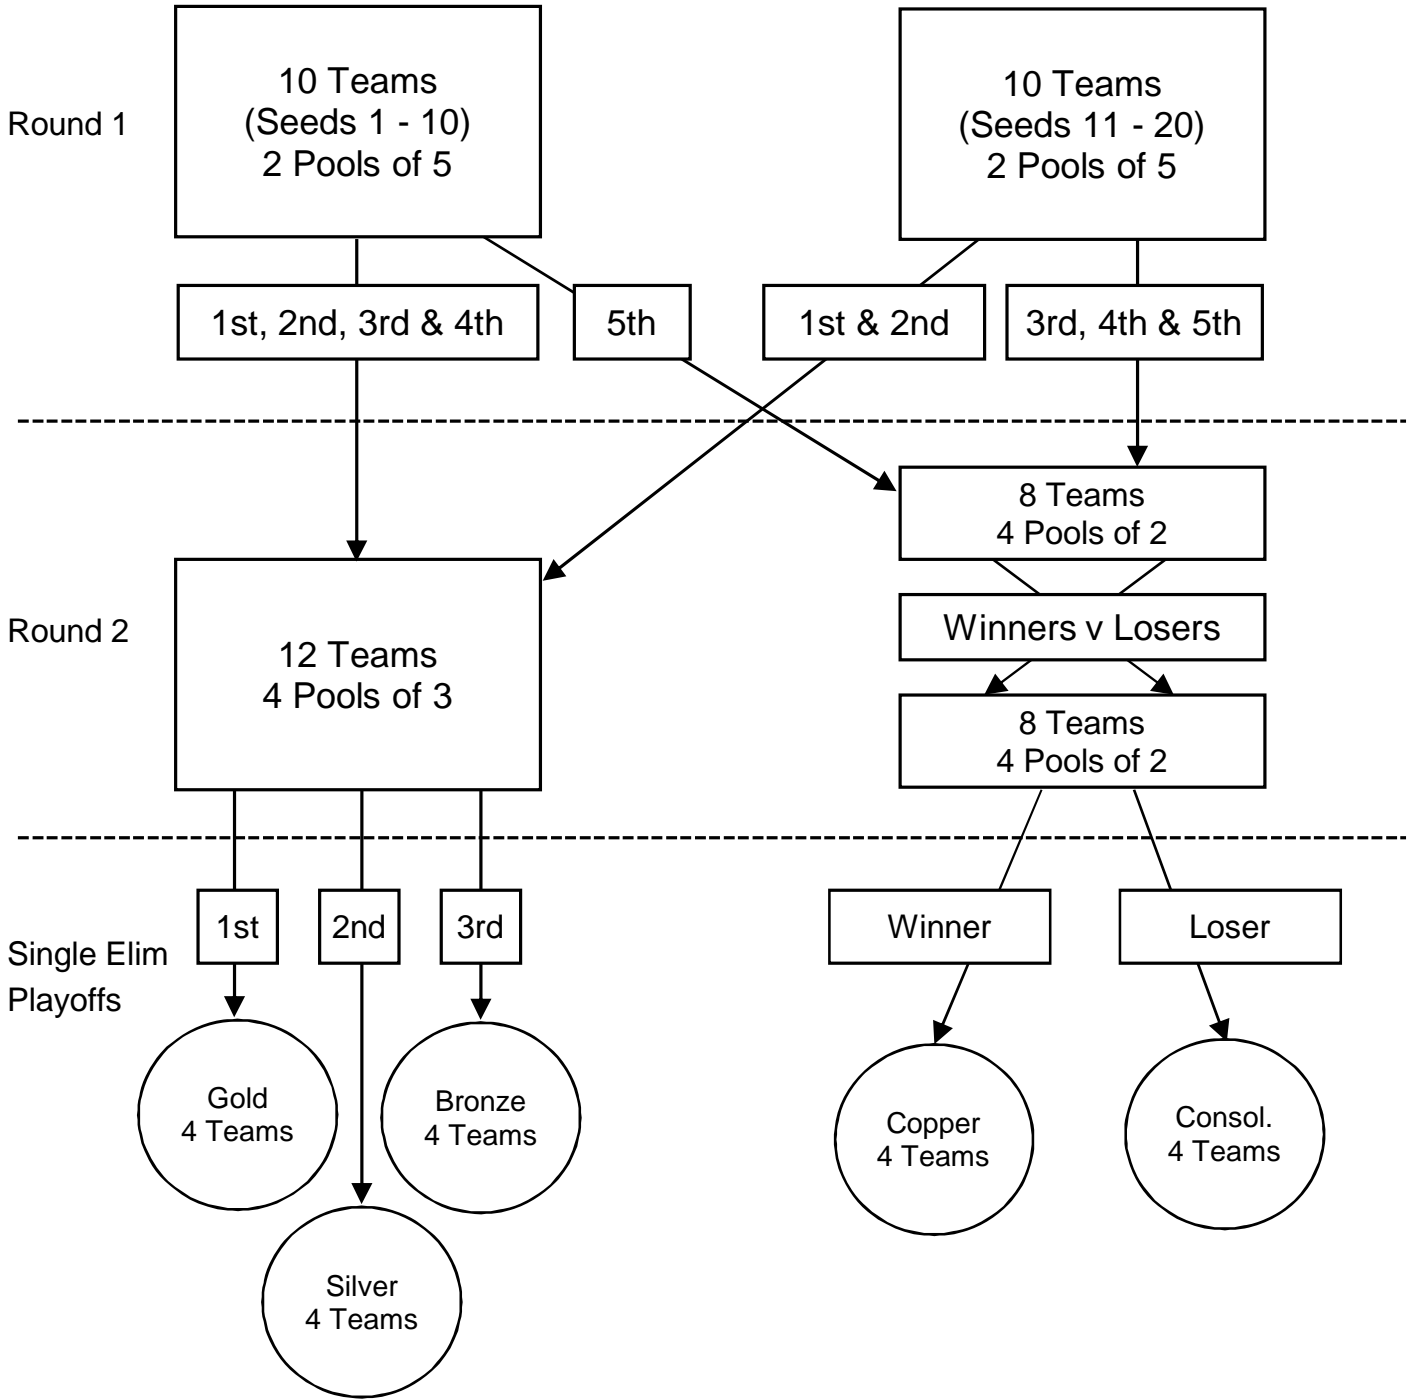

**2017 MVSA Capital Festival 15U
Final Standings**

Place	Team	Match	Set	Pt Ratio
1	MVSA 15 Riot	8 - 0	16 - 1	1.423
2	Columbia 14 Condors	6 - 2	13 - 6	1.122
3	MVSA 14 Airbenders	5 - 2	10 - 4	1.148
3	Pitt Elite 15 Premier 2	6 - 1	13 - 2	1.254
5	Paramount VBC 15	5 - 3	11 - 7	1.170
6	MVSA 15 Starz	3 - 5	7 - 12	0.913
7	MDJRS 15 Elite - Black	3 - 4	7 - 8	1.075
7	Virginia Top Team 15 Open	2 - 5	4 - 10	0.804
9	BAVA 15 Blaze	5 - 3	11 - 7	1.215
10	NVVA 15 Select 2	4 - 4	8 - 8	1.012
11	Chantilly Jrs 15-1	3 - 4	8 - 9	0.944
11	Crosscourt 15 Purple	4 - 3	8 - 8	0.960
13	MVSA 15 Wild	4 - 4	8 - 9	1.042
14	Virginia Fusion 15-1	3 - 5	8 - 10	1.014
15	BAVA 15 Cyclones	4 - 3	9 - 6	1.140
15	SRVC Surge 15	5 - 2	10 - 5	1.177
17	Dynamix Select 15-1	3 - 5	7 - 12	0.845
18	FVBC 15 Yellow	2 - 6	4 - 12	0.768
19	Libero White Eagles 15	0 - 7	1 - 14	0.665
19	CSA Tomahawks 15	0 - 7	1 - 14	0.617

MVSA Capital Festival 20 Team Tournament Flow Chart

Round 1 and 2: Match Play, 21-21-15

Playoffs: Match Play, 25-25-15