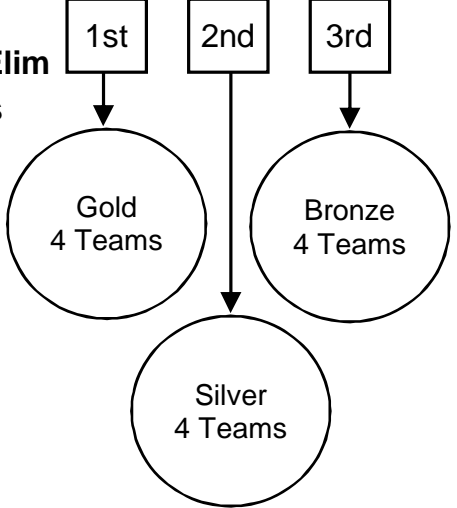

Single Elim Playoffs