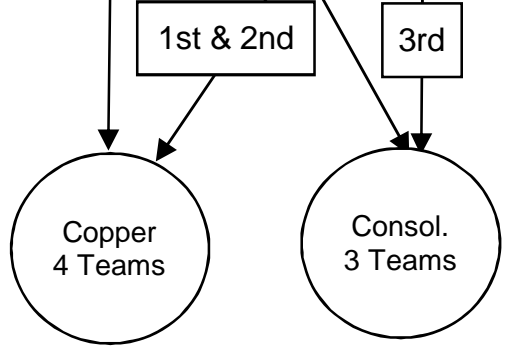

Single Elim Playoffs