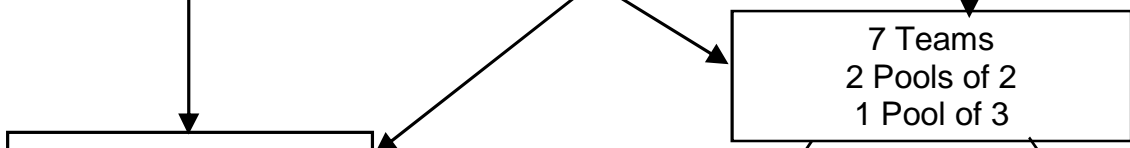

MVSA Capital Festival 19 Team Tournament Flow Chart

Round 1

Round 2

Saturday

Sunday

Single Elim Playoffs