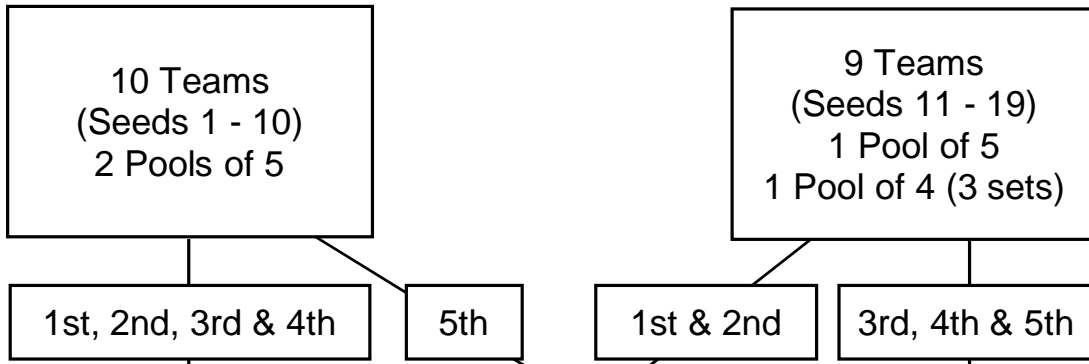

MVSA Capital Festival 19 Team Tournament Flow Chart

Round 1